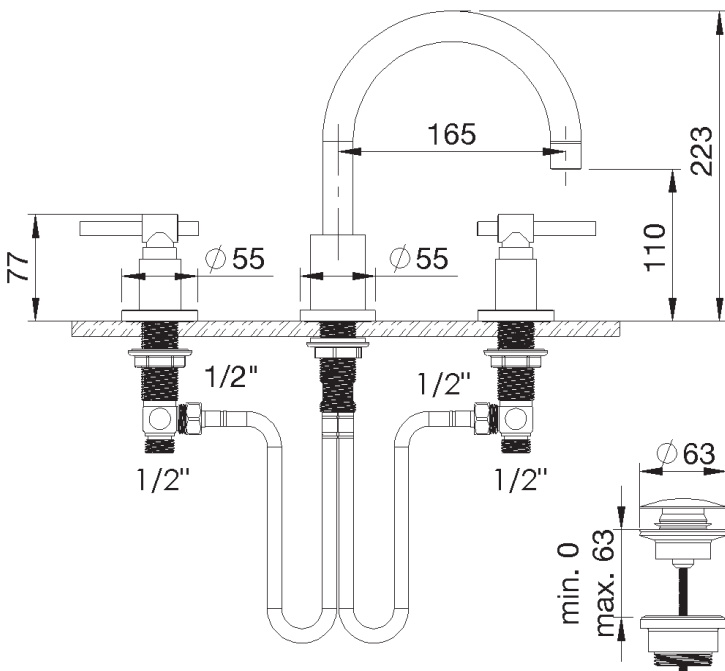

PRODUCT TECHNICAL SHEET		
Collection :	DYNAMIC	Ref. : 4027.--.49

Batterie de lavabo 3 trous, bec 165 mm, avec vidage poussoir

3-gats wastafelmengkraan, uitloop 165mm, met push-up legiging

3-hole washbasing mixer, spout 165mm, with push-up waste

Picture

Product details

Weight:	3,2 kg
Flow at 3 bar :	Restricted 5l/min
Internal mechanism :	Ceramic valve 1/4 turn

Technical drawing

RB.V01