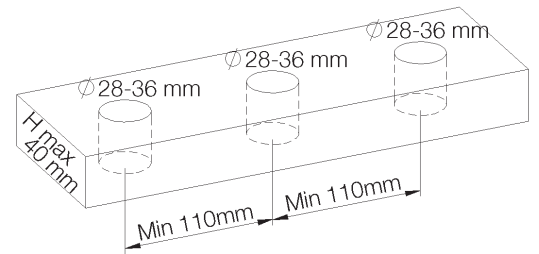

PRODUCT TECHNICAL SHEET		
Collection :	DYNAMIC	Ref. : 4027.--.49

Batterie de lavabo 3 trous, bec 165 mm, avec vidage poussoir

3-gats wastafelmengkraan, uitloop 165mm, met push-up legiging

3-hole washbasing mixer, spout 165mm, with push-up waste

Picture

Product details

Weight:	3,2 kg
Flow at 3 bar :	Restricted 5l/min
Internal mechanism :	Ceramic valve 1/4 turn

Technical drawing

RB.V01